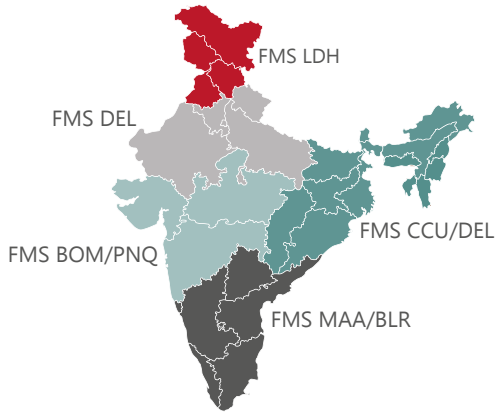

Fr. Meyer's Sohn India

Our company, founded on January 15th, 2014, has quickly developed into a strong and trusted logistics partner. With main branches in Delhi, Mumbai, Chennai and Ludhiana and an extensive hinterland presence in Pune, Bangalore, Tuticorin, Coimbatore and Chandigarh, we offer truly nationwide coverage. Customers benefit from a single point of contact, making communication fast, simple and efficient. We specialize in PO management for the textile, retail and fashion industries and are known as a reliable name in the shipping sector.

With reserved space, CPTAT and AEO certifications and an accredited bonded warehouse, we combine security, compliance and flexibility. Our strong growth from 1,900 TEUs in 2016 to 15,000 TEUs in 2025 underlines our performance, commitment and long-term partnership with our customers.

INDUSTRY SOLUTIONS INDIA

Every product poses its own individual challenges. We have gained profound knowledge about the respective products through our clear focus on the industry and can organize the transport and supply chain in the best possible way.

Forestry
20 %

Agricultural
Products & Food
14 %

Metals, Minerals
& Chemicals
23 %

Mechanical
Engineering
12 %

Consumer Products
(Yarn & Textiles)
12 %

Recycling
19 %

In addition to our transport services, we also offer the following solutions in India:

- Sea and Air Freight
- Warehousing
- Consolidations
- Cross Country Shipments
- Customs Clearance, Customs Documentation
- Insurance
- Dangerous Goods Handling
- Project & Special Equipment Handling
- NVOCC FMS Seaways

Have a look
at all our
Branches

Contact Person
Imtiaj Haque